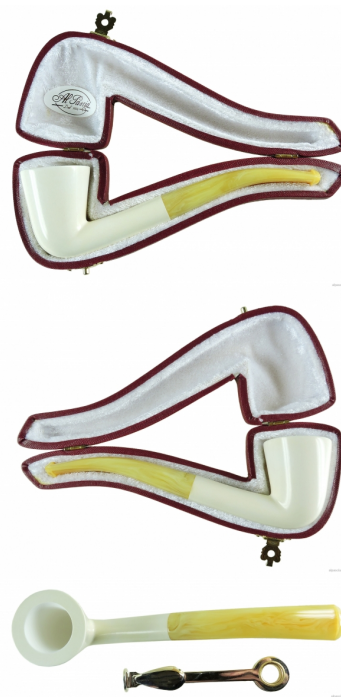

MEERSCHAUM

Cod. Meerschaum 192

EUR 150,00 / taxfree 122,95

TECHNICAL SPECIFICATIONS

1. Length	135 mm / 5.31 inch
2. Bowl height	42 mm / 1.65 inch
3. Outside diameter	32 mm / 1.26 inch
4. Chamber diameter	20 mm / 0.79 inch
5. Chamber depth	35 mm / 1.38 inch

 Weight 20.20 gram / 0.71 oz

Filter	NO
Condition	New
Country	Turkey
Brand	Meerschaum
Model	Dublin
Finish	Smooth
Shape	Bent
Material	Meerschaum
Stem	Acrylic
Original box	of the manufacturer

FEATURES

Made in Turkey

This pipe is manufactured in pure manual work and only the highest quality Blockmeerschaum is used. This pipe is shipped in a handmade casing for optimal protection.

Free gift wrapping is included